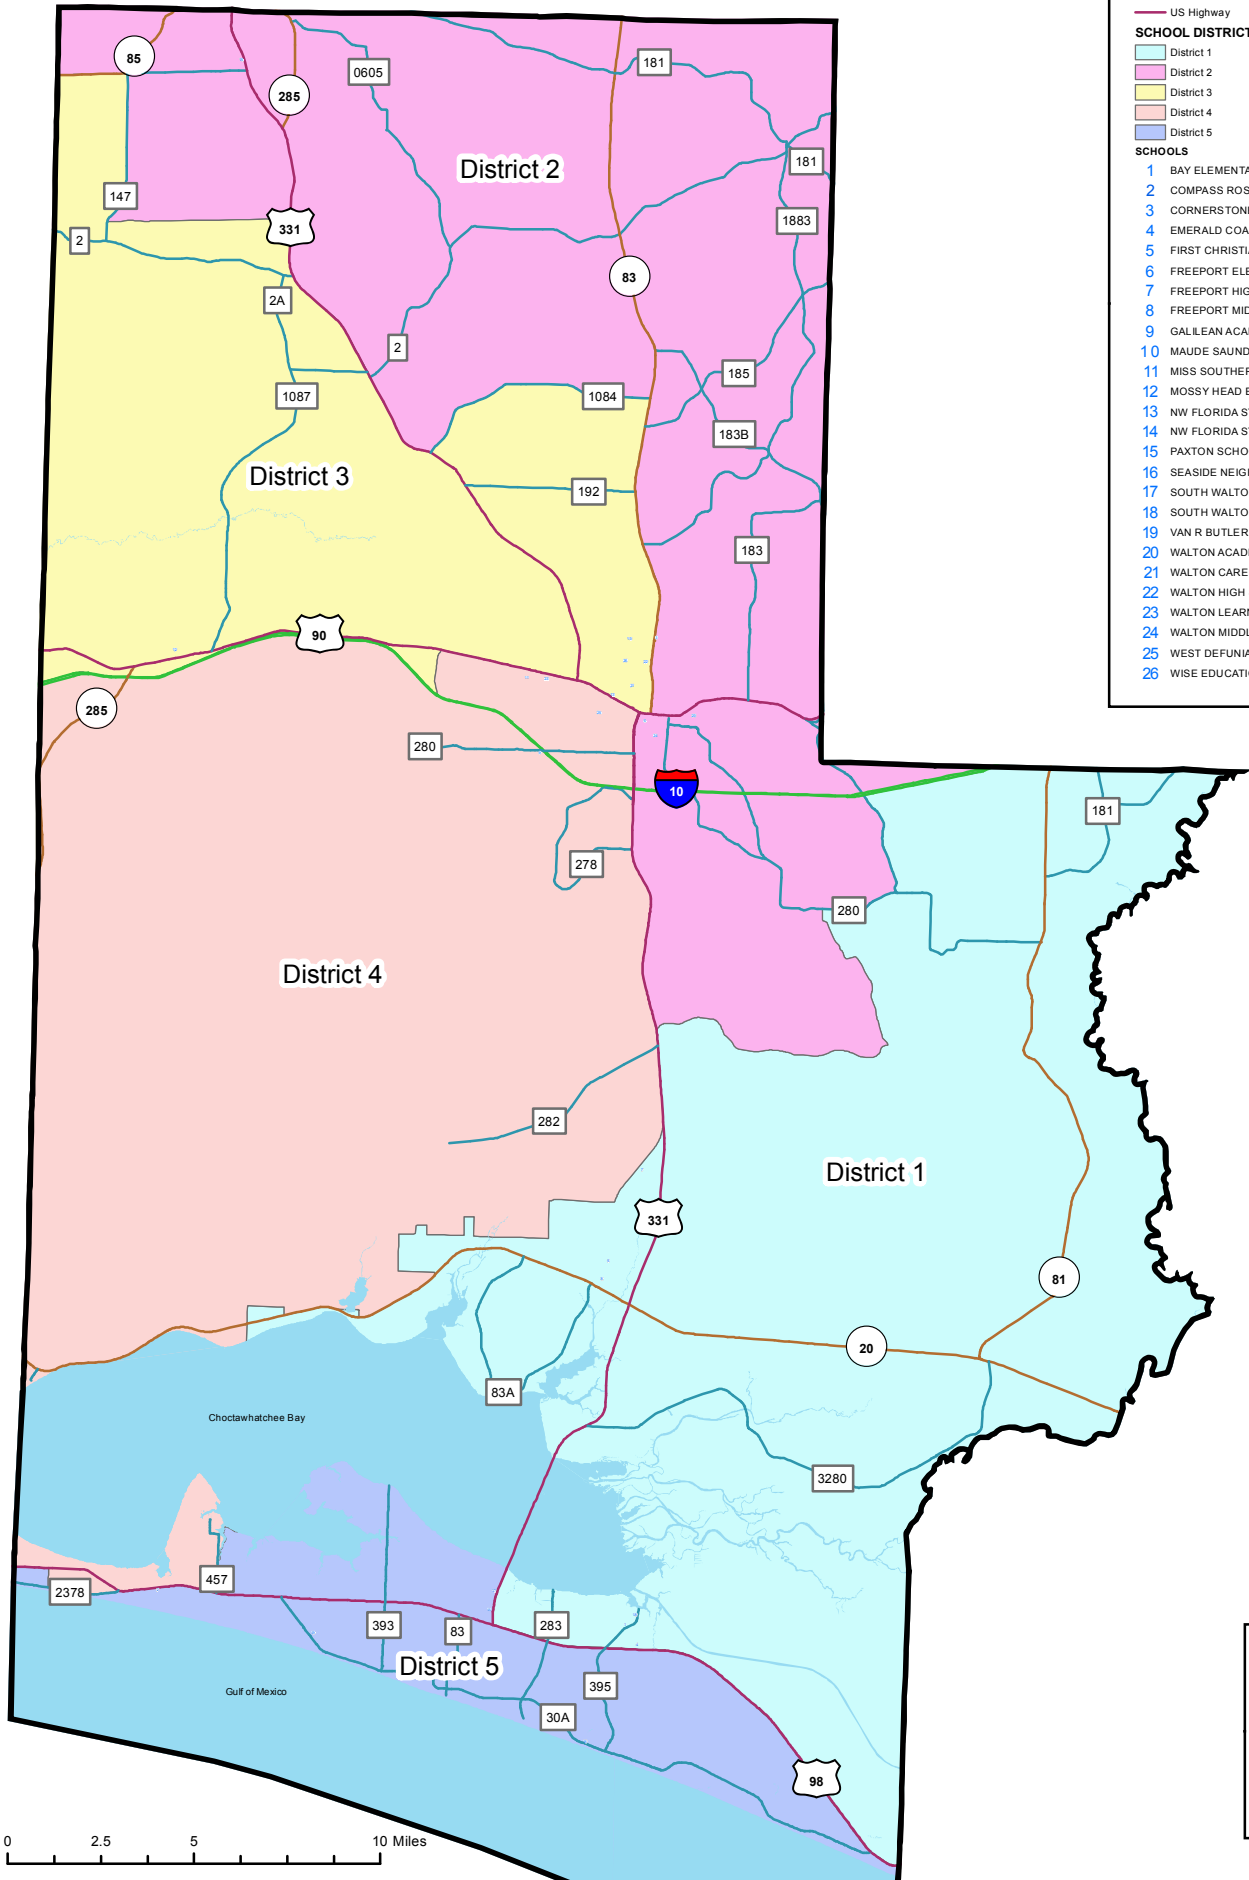

**STREETS**

- County Route
- Interstate Highway
- State Route
- US Highway

**SCHOOL DISTRICTS**

- District 1
- District 2
- District 3
- District 4
- District 5

**SCHOOLS**

- BAY ELEMENTARY SCHOOL
- COMPASS ROSE ACADEMY INC
- CORNERSTONE CHURCH ACADEMY
- EMERALD COAST MIDDLE SCHOOL
- FIRST CHRISTIAN ACADEMY
- FREEPORT ELEMENTARY SCHOOL
- FREEPORT HIGH SCHOOL
- FREEPORT MIDDLE SCHOOL
- GALILEAN ACADEMY
- MAUDE SAUNDERS ELEMENTARY SCHOOL
- MISS SOUTHERN BELLE
- MOSSY HEAD ELEMENTARY SCHOOL
- NW FLORIDA STATE COLLEGE (CNC)
- NW FLORIDA STATE COLLEGE S WALTON CENTER
- PAXTON SCHOOL
- SEASIDE NEIGHBORHOOD SCHOOL
- SOUTH WALTON HIGH SCHOOL
- SOUTH WALTON MONTESSORI ACADEMY
- VAN R BUTLER ELEMENTARY SCHOOL
- WALTON ACADEMY
- WALTON CAREER DEVELOPMENT CENTER
- WALTON HIGH SCHOOL
- WALTON LEARNING CENTER
- WALTON MIDDLE SCHOOL
- WEST DEFUNIAK ELEMENTARY SCHOOL
- WISE EDUCATION CENTER

**School Districts**

The GIS data is not a legal representation of the following district; any assumption of the legal status of this data is hereby disclaimed. Features are approximate, and are not necessarily accurate to mapping, surveying, or engineering standards.

Walton County GIS Department  
Planning and Development Services Division  
Project Name: 2012-111  
Created By: WCEB Date: 04/11/2012